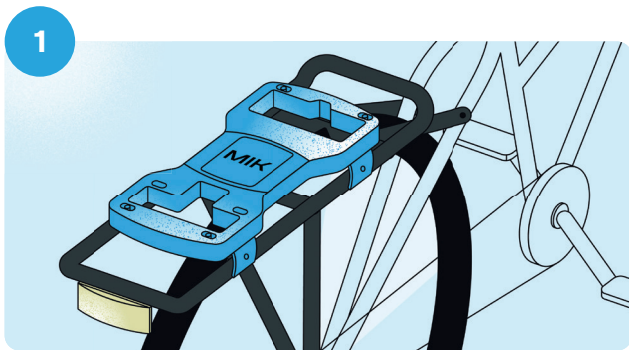

OR

How it works

You already have a rack with integrated MIK Profiles, easily recognizable by the MIK logo.

Check if your bike accessory already has a pre-installed MIK Adapter Plate or if you need to purchase one separately.

Click on your bike accessory & let's go!

MIK Carrier Plate

A clever solution for luggage carriers without integrated MIK Profiles.

How it works

Mount the MIK Carrier Plate on your luggage rack if your bike does not have integrated MIK Profiles.