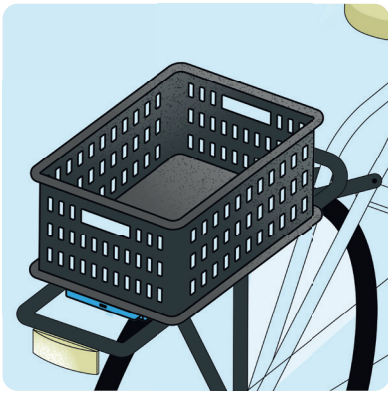

MIK makes it your bike.

From the coolest bicycle bags and dog baskets to the safest child bike seats. With MIK, you attach bicycle accessories to your bike with one click.

That's how MIK clicks between your bike and who you are, what you do, and where you go. That makes cycling even more fun - and your bike truly yours.

MIK systems

Discover the various MIK systems and get the most out of your bike.

MIK Profiles

Click your bicycle accessories on top of your luggage rack in three steps.

MIK HD

Easiest and most secure system for child bike seats and other accessories.

MIK Studs

Easily attach bicycle accessories to the side of your carrier.

MIK Profiles

Click your bicycle accessories on top of your luggage rack in three easy steps.

Watch our explainer

Scan the QR code

**Switch bike accessories
in one click**