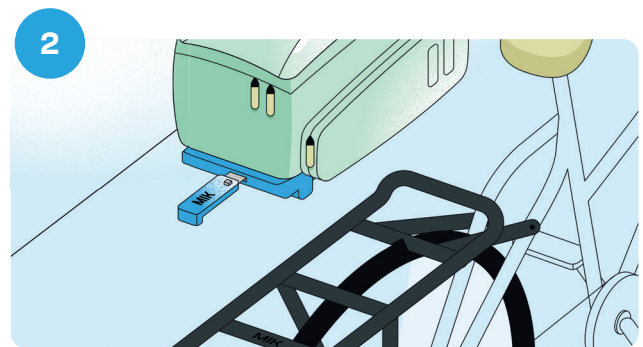

Check if your bike accessory already has a pre-installed MIK Adapter Plate or if you need to purchase one separately.