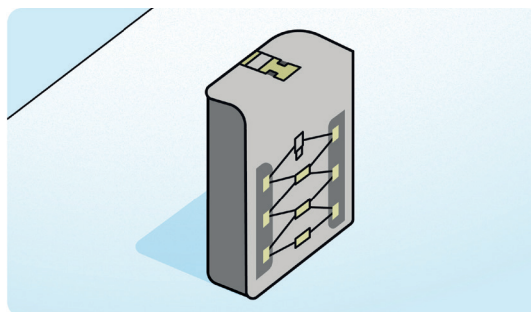

Can I combine MIK bicycle accessories with MIK HD?

Yes, you can combine any MIK Profile accessory with the MIK HD system.

Watch our explainer

Scan the QR code

MIK Studs

**Safely carry even more on the go,
with bags on the side of your
luggage carrier.**

Watch our explainer

Scan the QR code

**Combine multiple accessories
by using the top and side of
your luggage rack**

**Switch to your next activity
with a click**

**Safely carry even more stuff
on your bike**

First, check your luggage rack

Integrated MIK Studs Profiles

Luggage carriers with integrated MIK Studs system are ready to click.

OR

How it works

1 You have a luggage carrier with an integrated MIK Studs system.