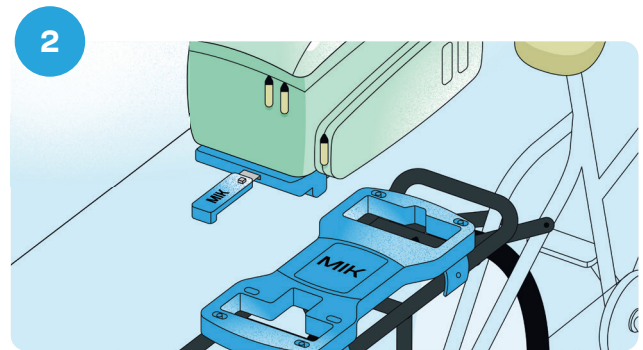

Click on your bike accessory & let's go!

MIK Carrier Plate

A clever solution for luggage carriers without integrated MIK Profiles.

How it works

Mount the MIK Carrier Plate on your luggage rack if your bike does not have integrated MIK Profiles.