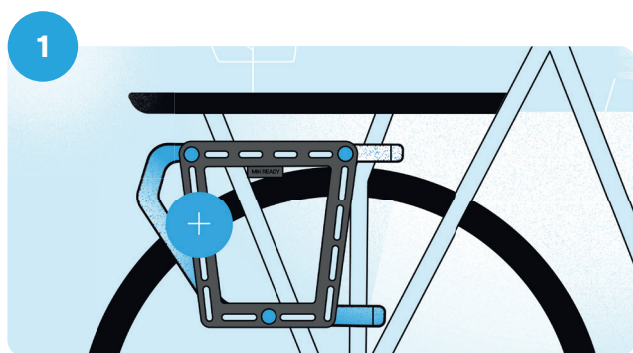

MIK Studs Frame Adapter

A clever solution for luggage carriers without an integrated MIK Studs system.

How it works

Mount the MIK Studs Frame Adapter to your luggage rack if your bike does not have an integrated MIK Studs system.