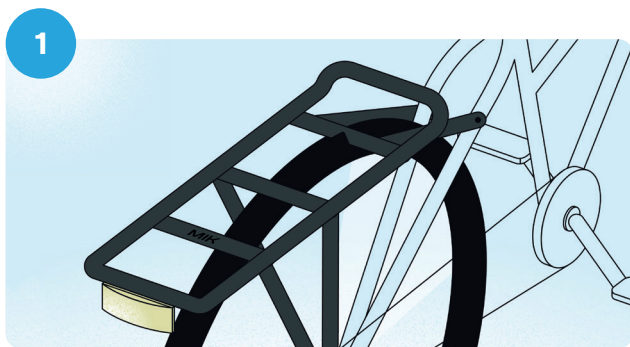

Is your bike MIK-ready?

Integrated MIK Profiles

Luggage carriers with integrated MIK Profiles are ready to click.

OR

How it works

You already have a rack with integrated MIK Profiles, easily recognizable by the MIK logo.