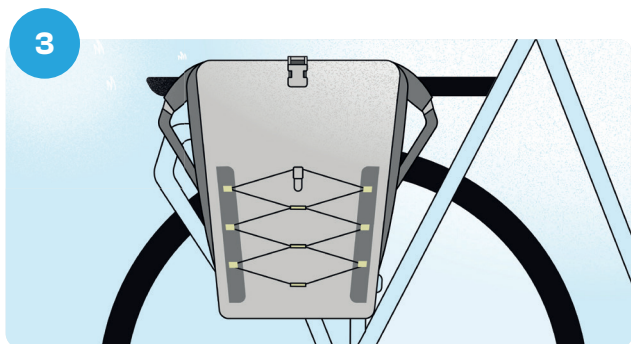

First, check your luggage rack

Integrated MIK Studs Profiles

Luggage carriers with integrated MIK Studs system are ready to click.

OR

How it works

1 You have a luggage carrier with an integrated MIK Studs system.

2 If no Studs are pre-assembled on your bike, just simply mount the MIK Studs set.

3 Snap your MIK side bag onto this system of three (pre-installed or included) Studs.

4 Enjoy a smooth ride!

MIK Studs Frame Adapter