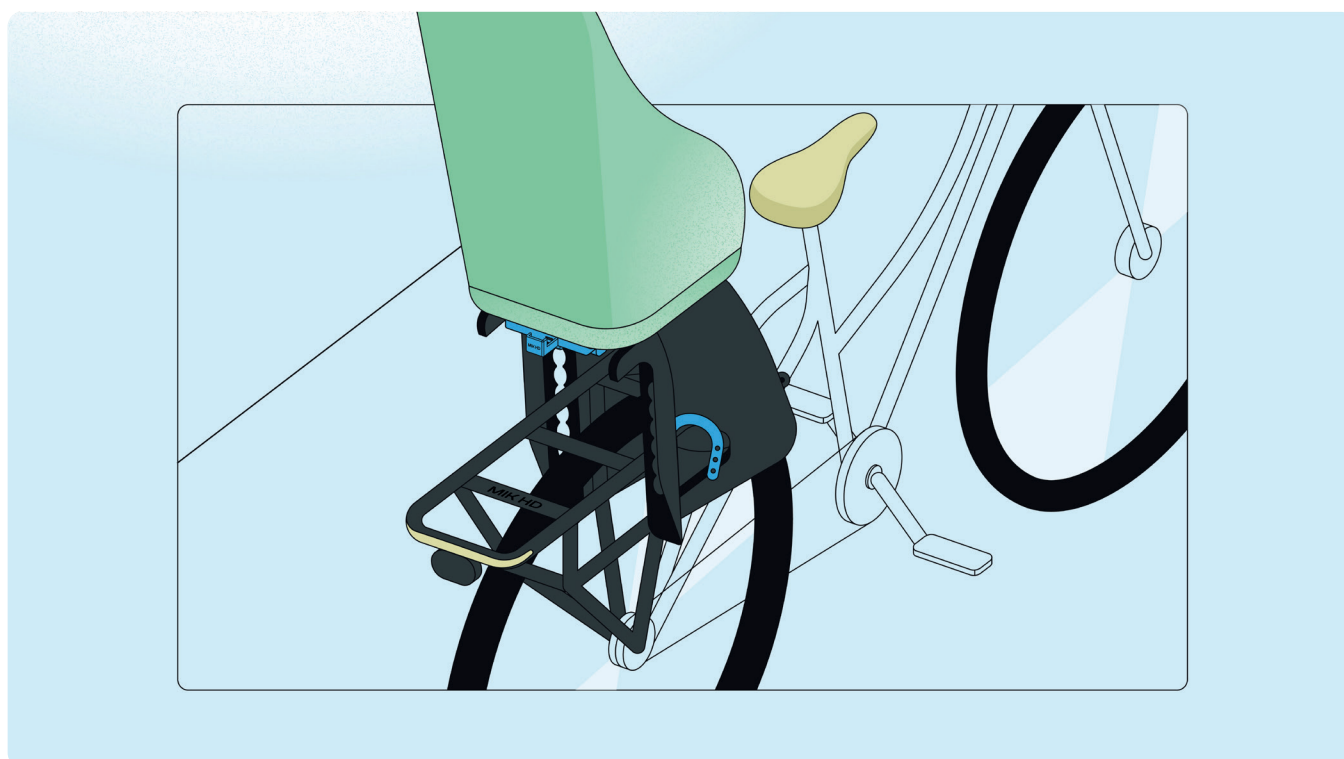

MIK Stick

Tool for easily attaching and detaching the MIK Adapter Plate to your luggage carrier.

Easiest and most secure system for child bike seats and other accessories.

An extra robust system,
suitable for weights up
to 27 kilos