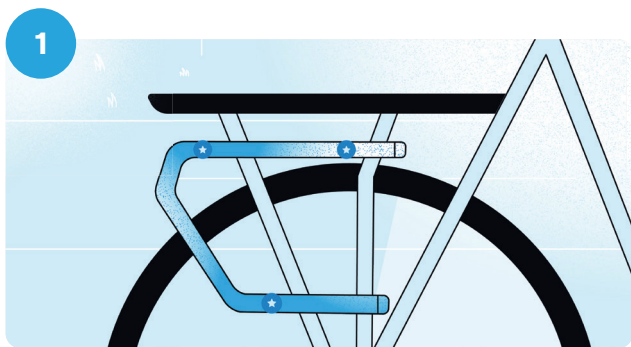

Watch our explainer

Scan the QR code

**Combine multiple accessories
by using the top and side of
your luggage rack**

**Switch to your next activity
with a click**

**Safely carry even more stuff
on your bike**

First, check your luggage rack

Integrated MIK Studs Profiles

Luggage carriers with integrated MIK Studs system are ready to click.

OR

How it works

1 You have a luggage carrier with an integrated MIK Studs system.