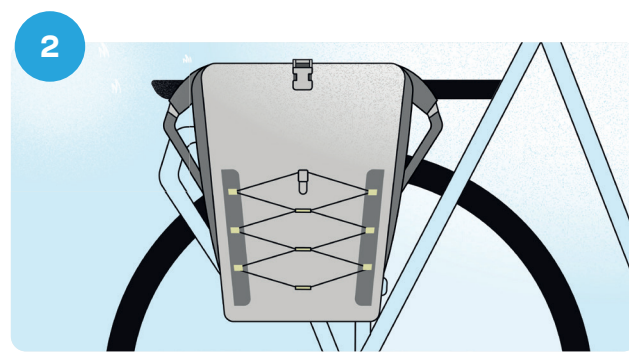

First, check your luggage rack

Integrated MIK Studs Profiles

Luggage carriers with integrated MIK Studs system are ready to click.

OR

How it works

1 You have a luggage carrier with an integrated MIK Studs system.

2 If no Studs are pre-assembled on your bike, just simply mount the MIK Studs set.

3 Snap your MIK side bag onto this system of three (pre-installed or included) Studs.

4 Enjoy a smooth ride!

MIK Studs Frame Adapter

A clever solution for luggage carriers without an integrated MIK Studs system.

How it works

Mount the MIK Studs Frame Adapter to your luggage rack if your bike does not have an integrated MIK Studs system.