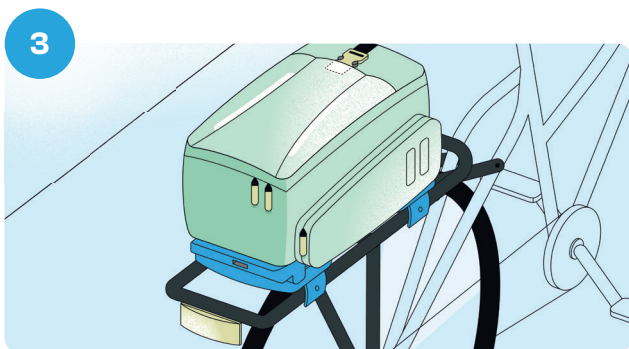

Click on your bike accessory & let's go!