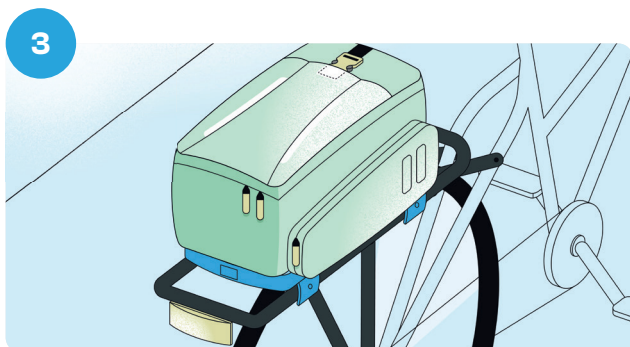

OR

How it works

You already have a rack with integrated MIK Profiles, easily recognizable by the MIK logo.

Check if your bike accessory already has a pre-installed MIK Adapter Plate or if you need to purchase one separately.

Click on your bike accessory & let's go!

MIK Carrier Plate

A clever solution for luggage carriers without integrated MIK Profiles.

How it works

Mount the MIK Carrier Plate on your luggage rack if your bike does not have integrated MIK Profiles.